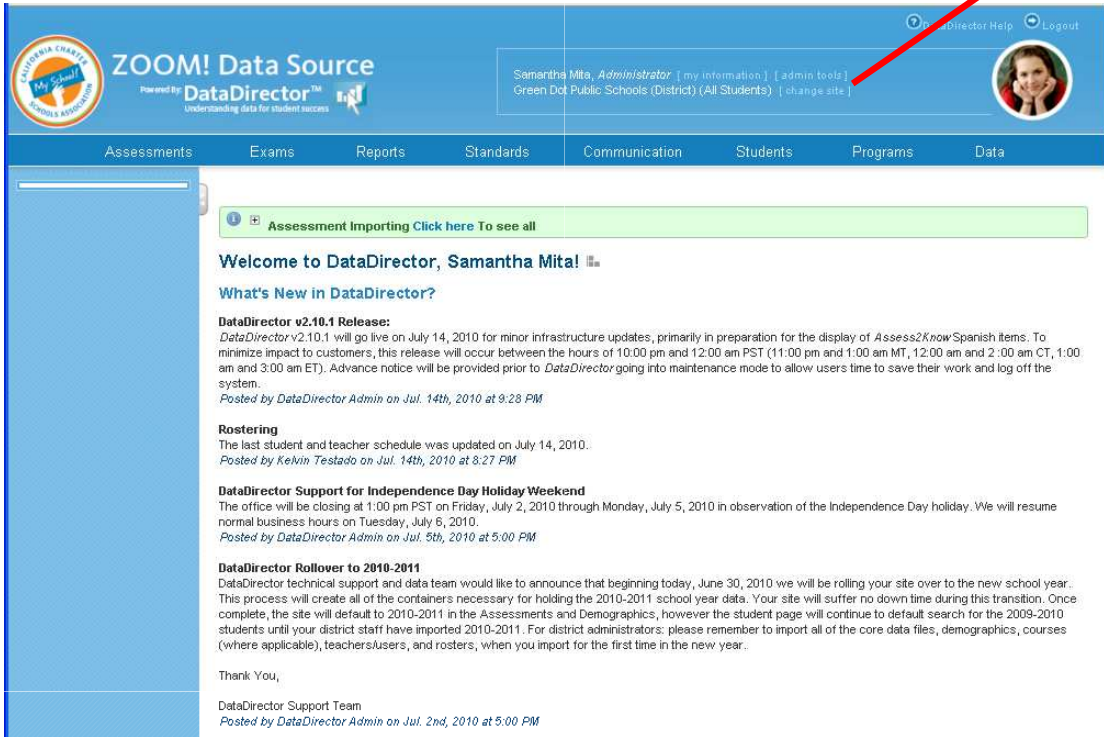

Changing Sites

1. If you have access to more than one school (summer bridge classes count as a separate school), change your school site by clicking on the “[change site]” text found below your name at the top of the page.

[change site]

2. You will now see a list of all the sites you have access to. If you are an admin, you will see “All Students” next to the schools you have admin rights to. If you are a teacher, you will see the words “My Students”. “My Students” will only show you the students in the classes you teach. The school name in white text (below your name at the top of the screen) will now be the name of the site you just changed to.