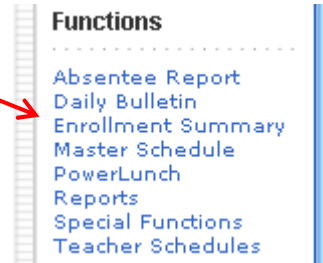

Online Tutorial: Viewing the Enrollment Summary

Step 1: On the start page, click on “Enrollment Summary” under the “Functions” heading.

Step 2: In the middle of the page, view your school’s enrollment summary.